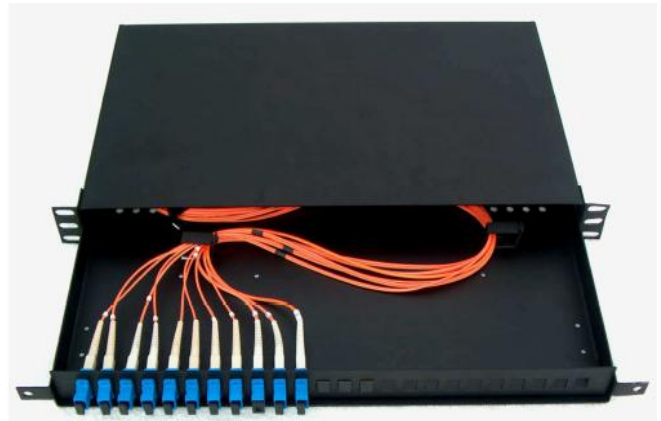

Technical Specifications

Some settings and accessories

Full tray 24 SC

Full tray 12 SC

Full tray 24 ST

Full tray 24 LC

Full tray 24 SC

Full tray 12 ST

Full tray 12 LC

Set 6 rings fiber organization

SC assembly 20 deadlights

ST assembly 20 deadlights

SC assembly 10 deadlights

LC assembly 20 deadlights

* Center Cable reserves the right to modify or change specifications without notice