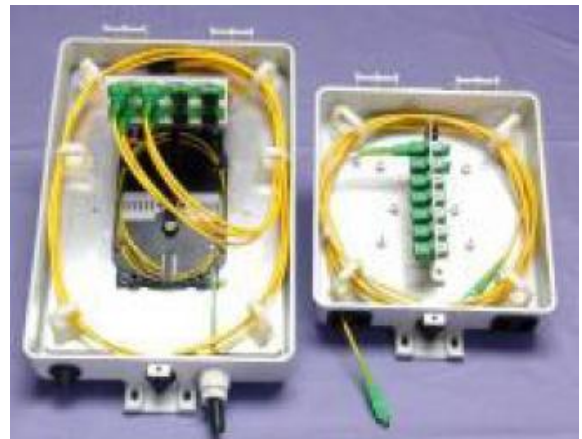

Fiber Optic Distribution Boxes

Product Description

Distribution boxes are used fiber optics to house and protect the connection points on the optic cabling systems.

Distribution boxes and fiber optic connectors are made of ABS material V0.

The protection they offer is IP54

The closures are under pressure

Box 8 SC measures 295x210x70mm

Box 4 SC measures 175x145x44mm

Box 12 SC or 16 SC measures 297x209x75mm

For other configurations and models call our sales department.